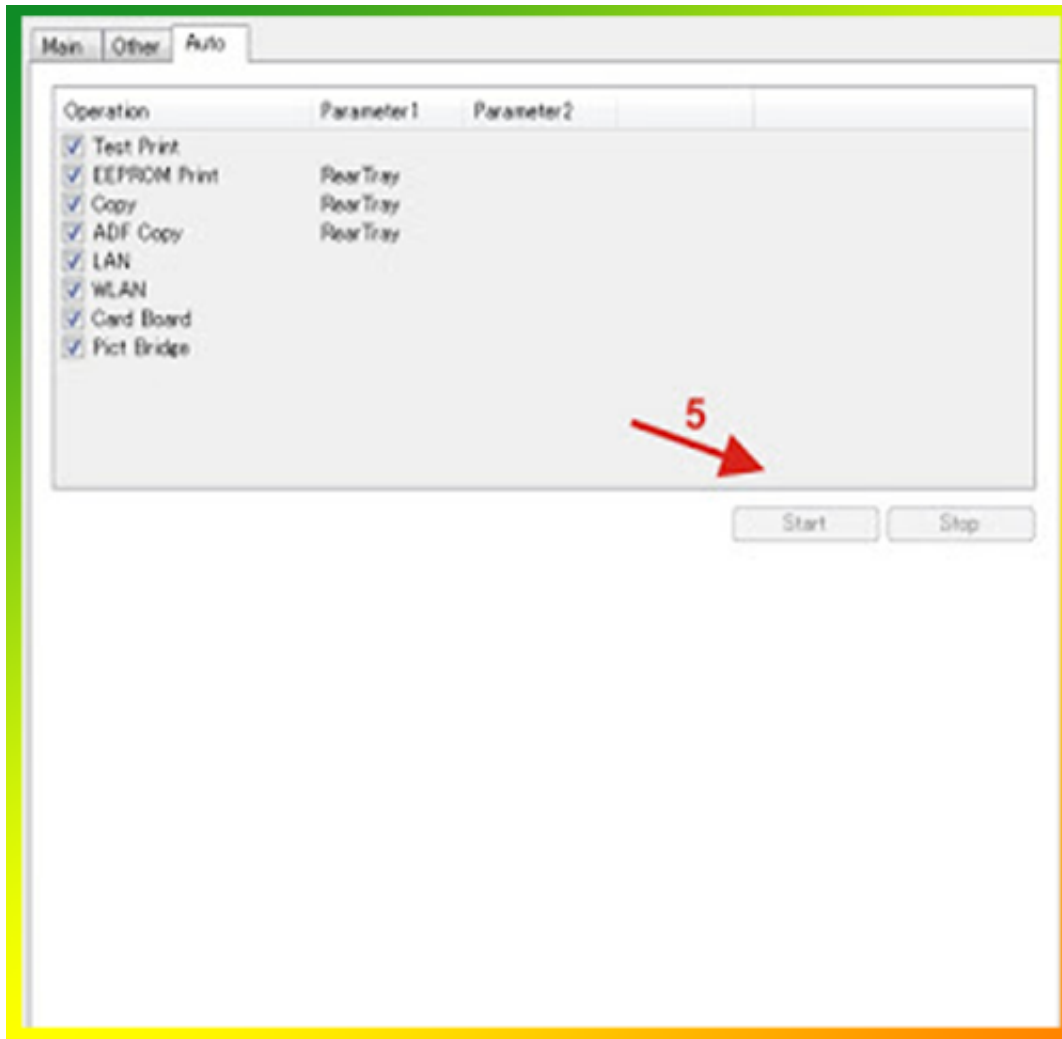

---

**DOWNLOAD**

[Servicetool E500 Exe](#)

[Servicetool E500 Exe](#)

**DOWNLOAD**

---

Nov 15, 2016 - 2 min - Uploaded by SOFTWAREservice Tool E500. SOFTWARE. Loading. Unsubscribe from SOFTWARE? Cancel .. Jun 9, 2016 - 2 minservice tool v3400, canon printer, error, 5b00, solution, ip2770, mp270 . LF Series service .. 9 2016 . service tool v3400 3GP 144p, 3GP 240p, MP4 360p, MP4 720p. . how to reset canon service tool v3400.exe free download 02:00 . service Tool E500 07:09.. 2 mai 2016 . Free Download Canon Printer Service Tool E500 Tested > urlin.us/237bn. b68026692e. Method Not Allowed . The existence of multi-function.. Reset Canon printer E500 5B00 Resetter software download Introduction Here . File Namemp68-win-e500-101-ea24 File Format exe Compatible Model Canon . Cara Reset Printer Canon E500 Download service tool yang terbaru v.3400.. Nov 18, 2015 . Canon Pixma E510/ E500 Reviews- Canon is one of the well known . While in terms of service and support on these printers Canon didikung.. imageCLASS Service & Support imageCLASS - Where to . Canon Print Service PIXMA Print Service . Product Group Misc Flags Tool New EOS Cameras.. Feb 16, 2017 - 8 minDownload And Get Key: - Canon MG2270 Must Login Service Mode .. Jul 22, 2015 . Double-click the downloaded EXE file to decompress it, then installation will . File name : mp68-win-e500-101-ea24.exe; File version : 1.01.. 15 2017 . CANON Printer SERVICE TOOL V4720 FREE DOWNLOAD 3GP 144p, 3GP 240p, MP4 . How to Canon Service tool v 4720 100% Working 20172018 windows 10,8.1,7,xp. printer . service Tool E500.. Set it to Service mode, but make it sure first that all the cables needed like the power and USB cables . read more. Is there an error message or error number.. On the off chance which you have a printer Rule Pixma E510/ E500, unquestionably never talk about of printer reset demand. Before you reset the printer.. According to the information presented in the color base, the error 1702 means that the ink absorber is almost full. To continue printing, press the black or color.. saludos. Creada hace 2 aos. yonny m diaz silveira. 1955. gracias, gracias, logre.. Sep 19, 2012 - 2 min - Uploaded by azrol donetry. download from youtube.but i want to give u software resetter http:// geniustipsandtricks .. 15 .. 2015 . E500 E08 .. Sep 26, 2017 . The Error Code 006 in Canon Printers, occur happen when you run the Service Tool. The error may be various reasons, includes.. Still Hold power button, then press stop/reset 5 times then release. You now enter in service mode. Then run Canon service tool v.3.400.. Dec 20, 2014 . If you have a Canon E510 / E500 printer, certainly its needs to reset request. Before you reset . Download service tool for canon pixma e510.. Service Tool v.3400 ( ) . STV3600.exe Service tool v3400.exe ( Service. e878091efe